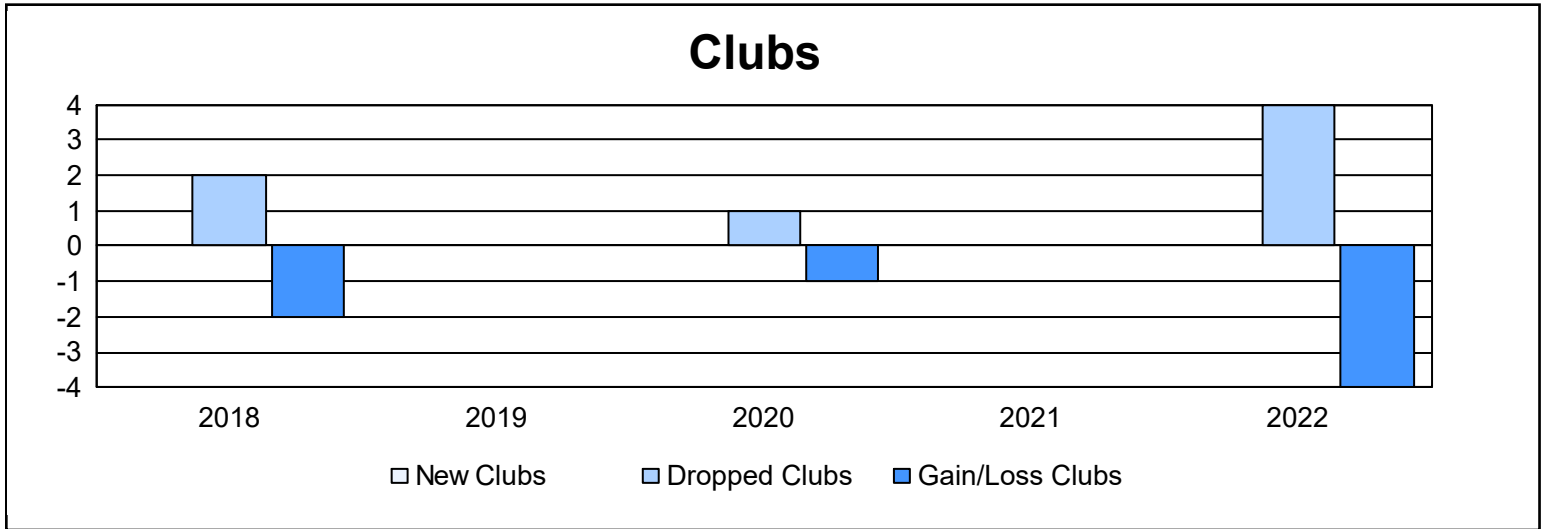

Year	New Clubs	Dropped Clubs	Gain/ Loss Clubs	New Members	Charter Members	Reinstate Members	Transfer Members	Total Member Added	Total Members Dropped	Gain/ Loss Members
2017-2018	0	2	-2	38	0	2	2	42	81	-39
2018-2019	0	0	0	35	0	4	0	39	55	-16
2019-2020	0	1	-1	41	0	1	1	43	62	-19
2020-2021	0	0	0	41	0	0	1	42	59	-17
2021-2022	0	4	-4	48	0	1	5	54	92	-38
<b>Average</b>	<b>0</b>	<b>1</b>	<b>-1</b>	<b>41</b>	<b>0</b>	<b>2</b>	<b>2</b>	<b>44</b>	<b>70</b>	<b>-26</b>

### Membership Composition June 2022 Cumulative