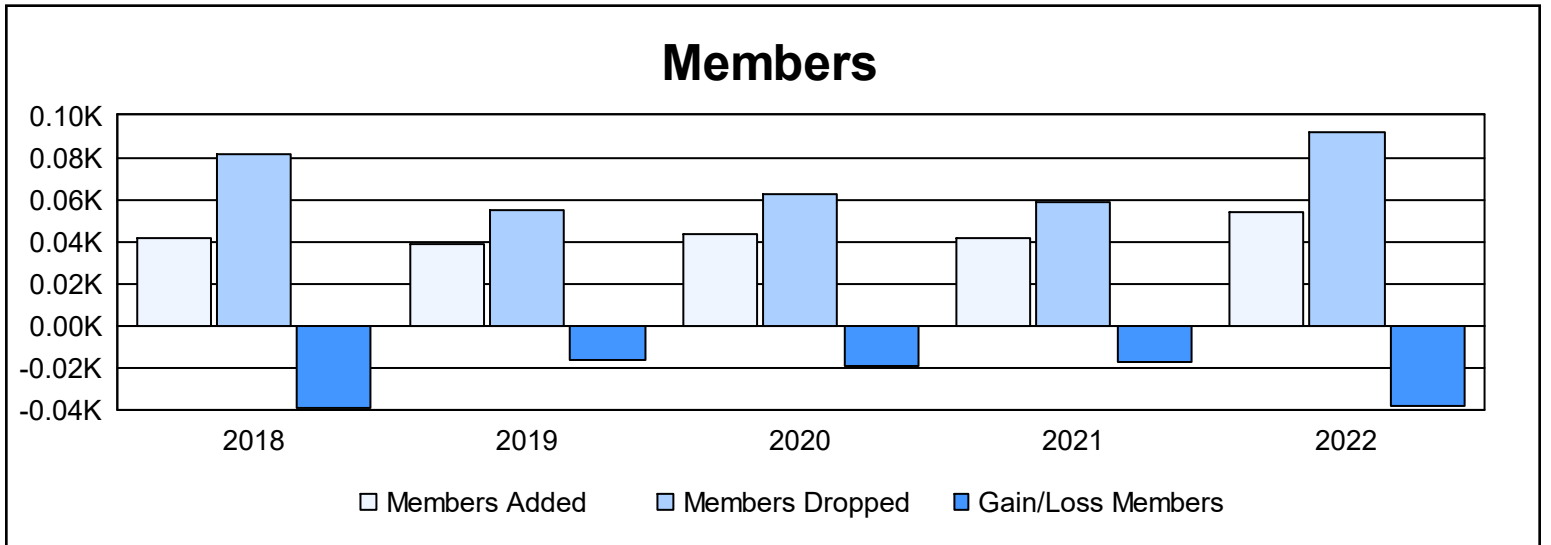

Year	New Clubs	Dropped Clubs	Gain/ Loss Clubs	New Members	Charter Members	Reinstate Members	Transfer Members	Total Member Added	Total Members Dropped	Gain/ Loss Members
2017-2018	0	2	-2	38	0	2	2	42	81	-39
2018-2019	0	0	0	35	0	4	0	39	55	-16
2019-2020	0	1	-1	41	0	1	1	43	62	-19
2020-2021	0	0	0	41	0	0	1	42	59	-17
2021-2022	0	4	-4	48	0	1	5	54	92	-38
<b>Average</b>	<b>0</b>	<b>1</b>	<b>-1</b>	<b>41</b>	<b>0</b>	<b>2</b>	<b>2</b>	<b>44</b>	<b>70</b>	<b>-26</b>

### Membership Composition June 2022 Cumulative